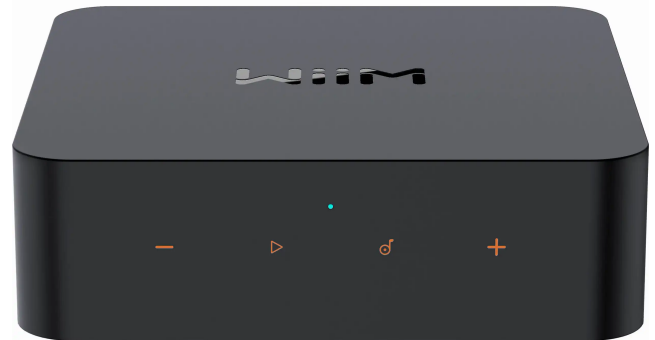

WiiM Pro Streamer - mrežni audio streamer

Šifra: 18618
Kategorija proizvoda: Oprema za Hi Fi
Proizvođač: WiiM

Cena: 179,00 EUR

Key

Features

- Serious Hi-Fi streaming, affordable price
- Expanded I/O & connectivity over Mini model make it suitable for premium Hi-Fi systems
- Set up quickly and easily using the highly-praised WiiM Home app
- Supports Spotify & Tidal Connect, Airplay 2, Chromecast as well as popular voice assistants
- Certified Roon Ready offers playback of lossless and lossy audio file formats

What sets WiiM Pro apart from other streamers is its superior technology; such high-quality streaming as this will please even the most particular of audiophiles. As a backup, there's also the ability to connect to audio sources, including DACs and amplifiers, via an array of output ports.

The WiiM Pro is one of the only streamers to offer support for Chromecast as well as AirPlay 2, NAS, and local files. Siri, Alexa, and Google voice assistants are all exploitable and can be used in conjunction with a wider multiroom, multichannel home or workplace network. Users can enjoy gapless playback and further customise their listening experience with a range of EQ presets.

Effortless Multi-Room

The WiiM Pro Audiophile Grade Multi-Room Music Streamer enables you to build a comprehensive multiroom sound system by linking your existing AirPlay 2 speakers, Amazon Echo, Google Home devices—such as Nest—as well as Chromecast devices, and, of course, the WiiM Pro itself. This versatility allows you to group any combination of these devices together for synchronous music throughout your home. The benefits of such a comprehensive multi-room network are the flexibility and seamlessness of listening experiences in every room of your home or workplace. The possibilities are practically endless with WiiM, from connections with traditional active speakers to a kitchen radio, it's sure to bring added