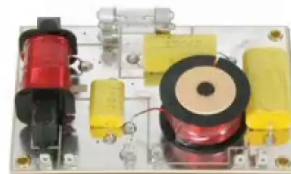

EMINENCE PXB 33K5- skretnica

Šifra: 7262

Kategorija proizvoda: Ugradbeni zvučnici

Proizvođač: EMINENCE

Cena: 75,00 EUR

Eminence PX

Designed to work in high-power cabinets, px crossovers are technically superior passive filters available as board-only or complete with fitted hardware for a smart, economical 'factory-fit' finish. Designed and built for Eminence, px crossovers feature

Specification

Type	3-way
Cabinet Ready?*	No
Crossover Frequency	500Hz/3.5kHz
Slope	12dB/octave LP
Impedance	8 ohms
Power Handling	400W
HF Level	~
Mounting cut-out	~